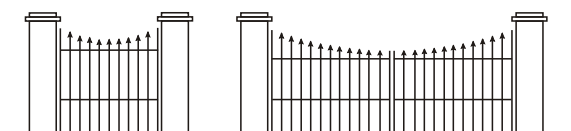

Durham

Richmond

Buckingham

Oregon

Ph: 07 575 7444 Freecall: 0800 422 227

Showroom & Head Office: Unit 3, 21 Newton St, PO Box 4126 Mt Maunganui

Website: www.abbas.co.nz Email: info@abbas.co.nz

GATES