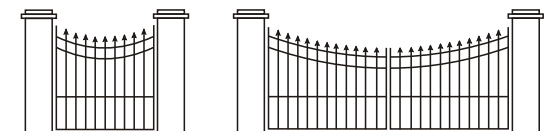

Lincoln

Surrey

Sherbrooke

Ph: 07 575 7444

Freecall: 0800 422 227

Showroom & Head Office: Unit 3, 21 Newton St, PO Box 4126 Mt Maunganui

Website: www.abbas.co.nz Email: info@abbas.co.nz

FENCES